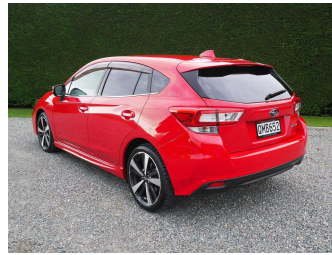

2016 Subaru Impreza 2.0i-S EyeSight AWD

Purchase Price

\$16,995

Includes GST, Registration & Licensing

DRIVE AWAY FROM terms & conditions apply

3 YEAR MECHANICAL WARRANTIES AVAILABLE

Top features

- » Cruise Control
- » ESC
- » Paddle Shift

Body Style

Hatchback

Odometer

80,561 km

Engine

2000 cc

Fuel Type

Petrol

Transmission

Automatic

Wheels

-

VIN

7AT0GF09X24002336

Interior

-