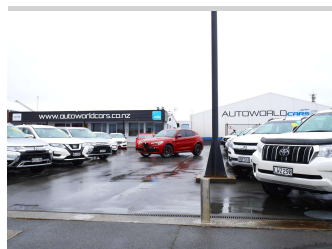

# 2012 Mazda Axela 20S Sportshatch - Skyactive

**Purchase Price**  
Includes GST, Registration & Licensing