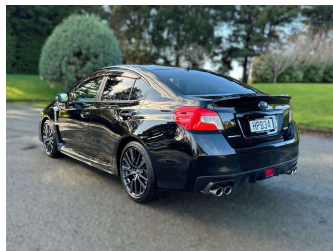

2014 SUBARU WRX 2.0P/4WD/8CVT/SL/4DR

Purchase Price

\$23,500

Includes GST, Registration & Licensing

DRIVE AWAY FROM terms & conditions apply

3 YEAR MECHANICAL WARRANTIES AVAILABLE

Top features

None Listed

Body Style

4 door, Sedan

Odometer

98,675 km

Engine

1998 cc, Internal Combustion

Fuel Type

Petrol

Transmission

Automatic, 4WD

Wheels

-

VIN

JF1VAGK85FG003945

Interior

-