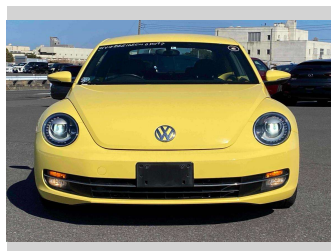

2014 Volkswagen Beetle Design 1.2T auto

Purchase Price
Includes GST, Registration & Licensing

\$13,995

DRIVE AWAY FROM terms & conditions apply

3 YEAR MECHANICAL WARRANTIES AVAILABLE

Top features

- » CD Player
- » Cruise Control
- » ESC
- » Radio

Body Style
Hatchback

Odometer
111,388 km

Engine
1200 cc

Fuel Type
Petrol

Transmission
Automatic

Wheels
-

VIN
-

Interior
-

Safety

Based on 2023 VSRR rating

Reg No.
-

Ext Colour
yellow

History
-

Seats
-

CO2 Emissions
★★★★☆
153 grams/km

Energy Economy
★★★★☆☆