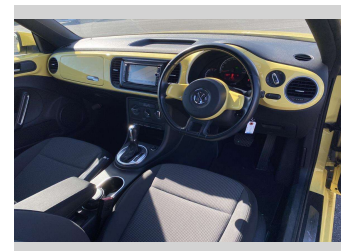

2014 Volkswagen Beetle Design 1.2T auto

Purchase Price
Includes GST, Registration & Licensing

\$13,995

DRIVE AWAY FROM terms & conditions apply

3 YEAR MECHANICAL WARRANTIES AVAILABLE

Top features

- » CD Player
- » Cruise Control
- » ESC
- » Radio