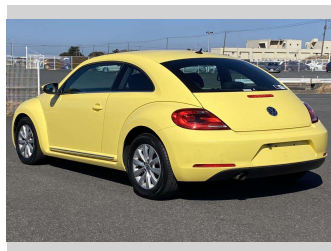

2014 Volkswagen Beetle Design 1.2T auto

Purchase Price
Includes GST, Registration & Licensing

\$13,995

DRIVE AWAY FROM terms & conditions apply

3 YEAR MECHANICAL WARRANTIES AVAILABLE

Top features

- » CD Player
- » Cruise Control
- » ESC
- » Radio

Body Style
Hatchback

Odometer
111,388 km

Engine
1200 cc

Fuel Type
Petrol

Transmission
Automatic

Wheels
-

VIN
-

Interior
-

Safety

Based on 2023 VSRR rating

Reg No.
-

Ext Colour
yellow

History
-

Seats
-

CO2 Emissions
★★★★☆
153 grams/km

Energy Economy
★★★★☆☆