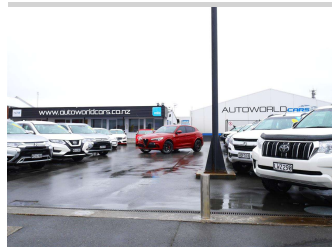

2021 SUBARU OUTBACK 2.5P/4WD/6CVT

Purchase Price **\$33,995**
Includes GST, Registration & Licensing

DRIVE AWAY FROM terms & conditions apply

3 YEAR MECHANICAL WARRANTIES AVAILABLE

Top features
None Listed

Body Style
5 door, Station Wagon

Odometer
99,130 km

Engine
2498 cc, Internal Combustion

Fuel Type
Petrol

Transmission
Automatic, 4WD

Wheels
-

VIN
JF2BT9KL3MG006811

Interior
-

Safety

Based on 2021 ANCAP rating for 20+ models

Reg No.
NMA252

Ext Colour
Blue

History
NZ New, 1 owner

Seats
5 seats

CO2 Emissions
★★★★☆
187 grams/km

Energy Economy
★★☆☆☆☆