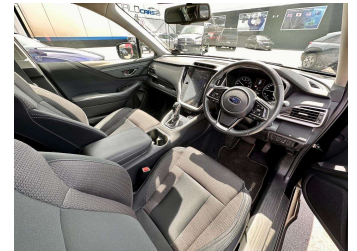

2021 SUBARU OUTBACK 2.5P/4WD/6CVT

Purchase Price **\$33,995**
Includes GST, Registration & Licensing

DRIVE AWAY FROM terms & conditions apply

3 YEAR MECHANICAL WARRANTIES AVAILABLE

Top features
None Listed

Body Style
5 door, Station Wagon

Odometer
99,130 km

Engine
2498 cc, Internal Combustion

Fuel Type
Petrol

Transmission
Automatic, 4WD

Wheels
-

VIN
JF2BT9KL3MG006811

Interior
-