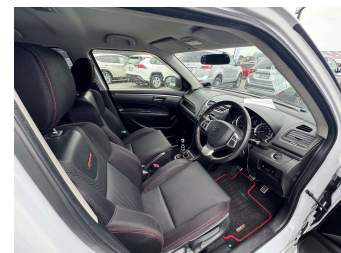

2012 SUZUKI SWIFT SPORT 1.6L - 5 speed manual

Purchase Price
Includes GST, Registration & Licensing

\$9,995

DRIVE AWAY FROM terms & conditions apply

3 YEAR MECHANICAL WARRANTIES AVAILABLE

Top features
None Listed

Body Style
5 door, Hatchback

Odometer
135,200 km

Engine
1580 cc, Internal Combustion

Fuel Type
Petrol

Transmission
Manual, Front Wheel

Wheels
-

VIN
7AT0GK0CX21104976

Interior
-

Safety

Based on 2024 UCSR rating for 11-17 models

Reg No.
NUM821

Ext Colour
White

History
Ex-Overseas, 1 owner

Seats
5 seats

CO2 Emissions
★★★★☆
184 grams/km

Energy Economy
★★☆☆☆
Annual fuel cost of \$2,980
7.6L per 100km