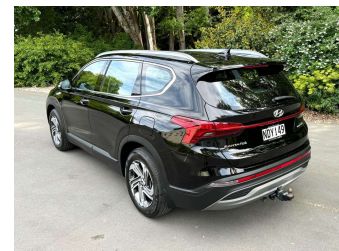

2020 Hyundai Santa Fe TM 2.2DT 4WD 7-seater NZ

Purchase Price **\$30,995**
Includes GST, Registration & Licensing

DRIVE AWAY FROM terms & conditions apply

3 YEAR MECHANICAL WARRANTIES AVAILABLE

Top features
None Listed

Body Style
5 door, RV/SUV

Odometer
158,558 km

Engine
2199 cc, Internal Combustion

Fuel Type
Diesel

Transmission
Automatic, 4WD

Wheels
-

VIN
KMHS281HWMU337789

Interior
-

Safety

Based on 2018 ANCAP rating for 18-24 models

Reg No.
NDY149

Ext Colour
Black

History
NZ New, 1 owner

Seats
7 seats

CO2 Emissions
★★★★☆
187 grams/km

Energy Economy
★★★★☆☆
Annual fuel cost of \$3,050
7.1L per 100km