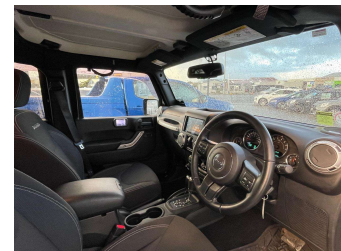

# 2016 Jeep Wrangler Sahara Unlimited 3.6L 4WD

**Purchase Price**  
Includes GST, Registration & Licensing

## \$34,995

DRIVE AWAY FROM terms & conditions apply

3 YEAR MECHANICAL WARRANTIES AVAILABLE

**Top features**

- » Cruise Control
- » ESC

Body Style  
**RV/SUV**

Odometer  
**118,076 km**

Engine  
**3600 cc**