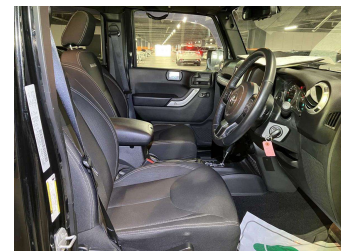

2016 Jeep Wrangler Sahara Unlimited 3.6L 4WD

Purchase Price
Includes GST, Registration & Licensing

$34,995

DRIVE AWAY FROM terms & conditions apply

3 YEAR MECHANICAL WARRANTIES AVAILABLE

Top features

- » Cruise Control
- » ESC

Body Style
RV/SUV

Odometer
118,076 km

Engine
3600 cc

Fuel Type
Petrol

Transmission
Automatic

Wheels
-

VIN
1C4HJWLG3GL281845

Interior
-

Safety
-

Reg No.
QPC298

Ext Colour
Black

History
-

Seats
5 seats

CO2 Emissions
-

Energy Economy

☆☆☆☆☆☆

Annual fuel cost not available

Energy Consumption unknown.

Stock ID: 2528