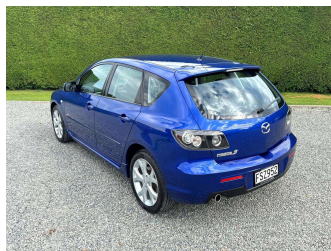

2006 Mazda 3 SP23 2.3L auto Hatch NZ new

Purchase Price

\$8,500

Includes GST, Registration & Licensing

DRIVE AWAY FROM terms & conditions apply

3 YEAR MECHANICAL WARRANTIES AVAILABLE

Top features

None Listed

Body Style

5 door, Hatchback

Odometer

155,832 km

Engine

2260 cc, Internal Combustion

Fuel Type

Petrol

Transmission

Automatic, Front Wheel

Wheels

-

VIN

JM0BK103200301852

Interior

-