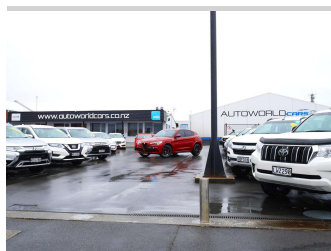

2019 Toyota Hiace 4WD DX 2.8TD auto (Mazda

Purchase Price **\$32,995**
Includes GST, Registration & Licensing

DRIVE AWAY FROM terms & conditions apply

3 YEAR MECHANICAL WARRANTIES AVAILABLE

Top features

- » ESC
- » Roof Rack

Body Style

Van

Odometer

125,960 km

Engine

2800 cc

Fuel Type

Diesel