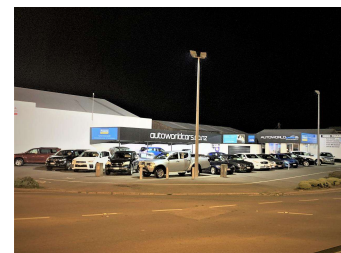

2019 Toyota Hiace 4WD DX 2.8TD auto (Mazda

Purchase Price **\$32,995**
Includes GST, Registration & Licensing

DRIVE AWAY FROM terms & conditions apply

3 YEAR MECHANICAL WARRANTIES AVAILABLE

Top features

- » ESC
- » Roof Rack