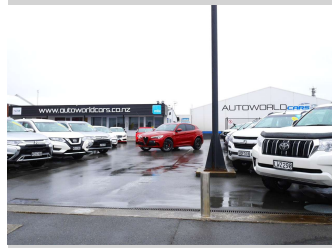

2015 HYUNDAI Tucson 2.0 CRDI 2.0D/4WD/6A

Purchase Price
Includes GST, Registration & Licensing

$18,995

DRIVE AWAY FROM terms & conditions apply

3 YEAR MECHANICAL WARRANTIES AVAILABLE

Top features

None Listed

Body Style
5 door, RV/SUV

Odometer
127,665 km

Engine
1995 cc, Internal Combustion

Fuel Type
Diesel

Transmission
Automatic, 4WD

Wheels
-

VIN
TMAJ281ASGJ065893

Interior
-

Safety

Based on 2024 UCSR rating for 15-20 models

Reg No.
JMT199

Ext Colour
White

History
NZ New, 1 owner

Seats
5 seats

CO2 Emissions
★★★★☆
196 grams/km

Energy Economy
★★★★☆

Annual fuel cost of $3,140
7.4L per 100km

Cost per year is an estimate based on diesel price of $2.00 per litre and an average distance of 14000 km. Includes Road User Charges (RUC). Emissions and Energy Economy figures standardised to 3P WLTP.

Stock ID: 3038