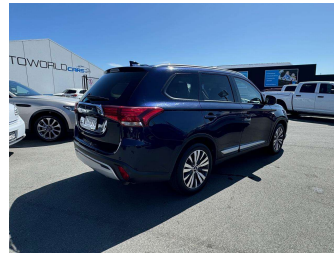

2022 Mitsubishi Outlander LS 2.4P 7 Seat NZ new

Purchase Price **\$23,995**
Includes GST, Registration & Licensing

DRIVE AWAY FROM terms & conditions apply

3 YEAR MECHANICAL WARRANTIES AVAILABLE

Top features
None Listed

Body Style
5 door, RV/SUV

Odometer
86,607 km

Engine
2360 cc, Internal Combustion

Fuel Type
Petrol

Transmission
Automatic, 2WD

Wheels
-

VIN
JMFXTGF8WLZ029776

Interior
-