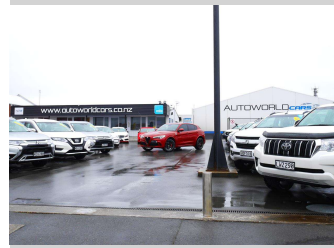

2022 Mitsubishi Outlander LS 2.4P 7 Seat NZ new

Purchase Price **\$23,995**
Includes GST, Registration & Licensing

DRIVE AWAY FROM terms & conditions apply

3 YEAR MECHANICAL WARRANTIES AVAILABLE

Top features
None Listed

Body Style
5 door, RV/SUV

Odometer
86,607 km

Engine
2360 cc, Internal Combustion

Fuel Type
Petrol

Transmission
Automatic, 2WD

Wheels
-

VIN
JMFXTGF8WLZ029776

Interior
-