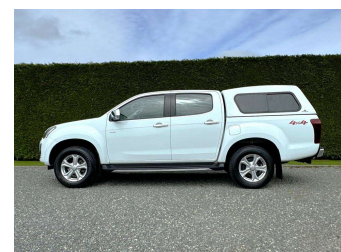

2019 Isuzu D-Max LS 3.0TD Double Cab Auto 4WD

Purchase Price

\$36,995

Includes GST, Registration & Licensing

DRIVE AWAY FROM terms & conditions apply

3 YEAR MECHANICAL WARRANTIES AVAILABLE

Top features

None Listed

Body Style

4 door, Ute

Odometer

125,010 km

Engine

2999 cc, Internal Combustion

Fuel Type

Diesel